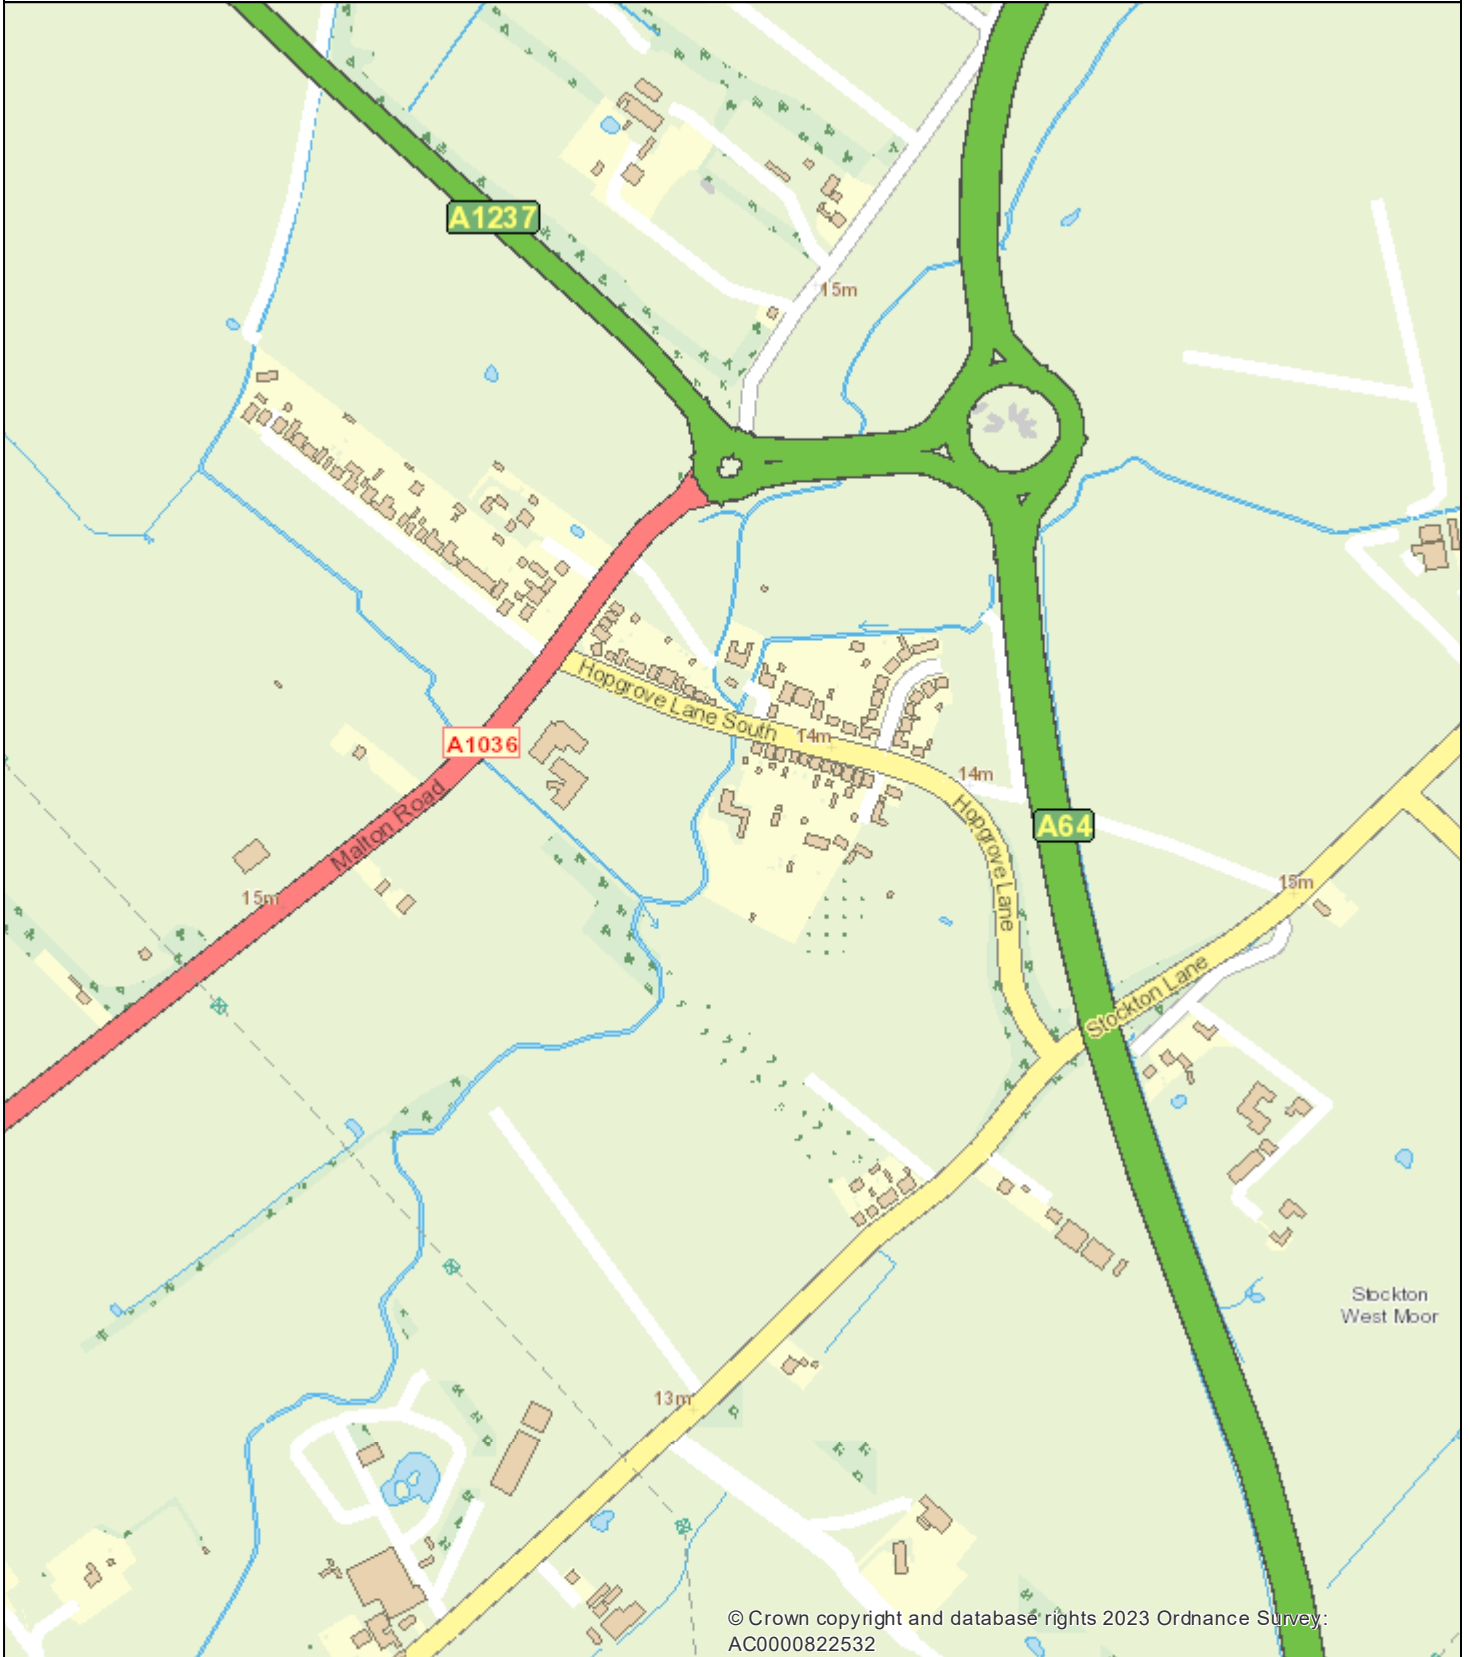

# Hopgrove, York A1036 Malton Road

**Date:** 14 Aug 2023

**Author:** City of York Council

**Scale:** 1:7,000